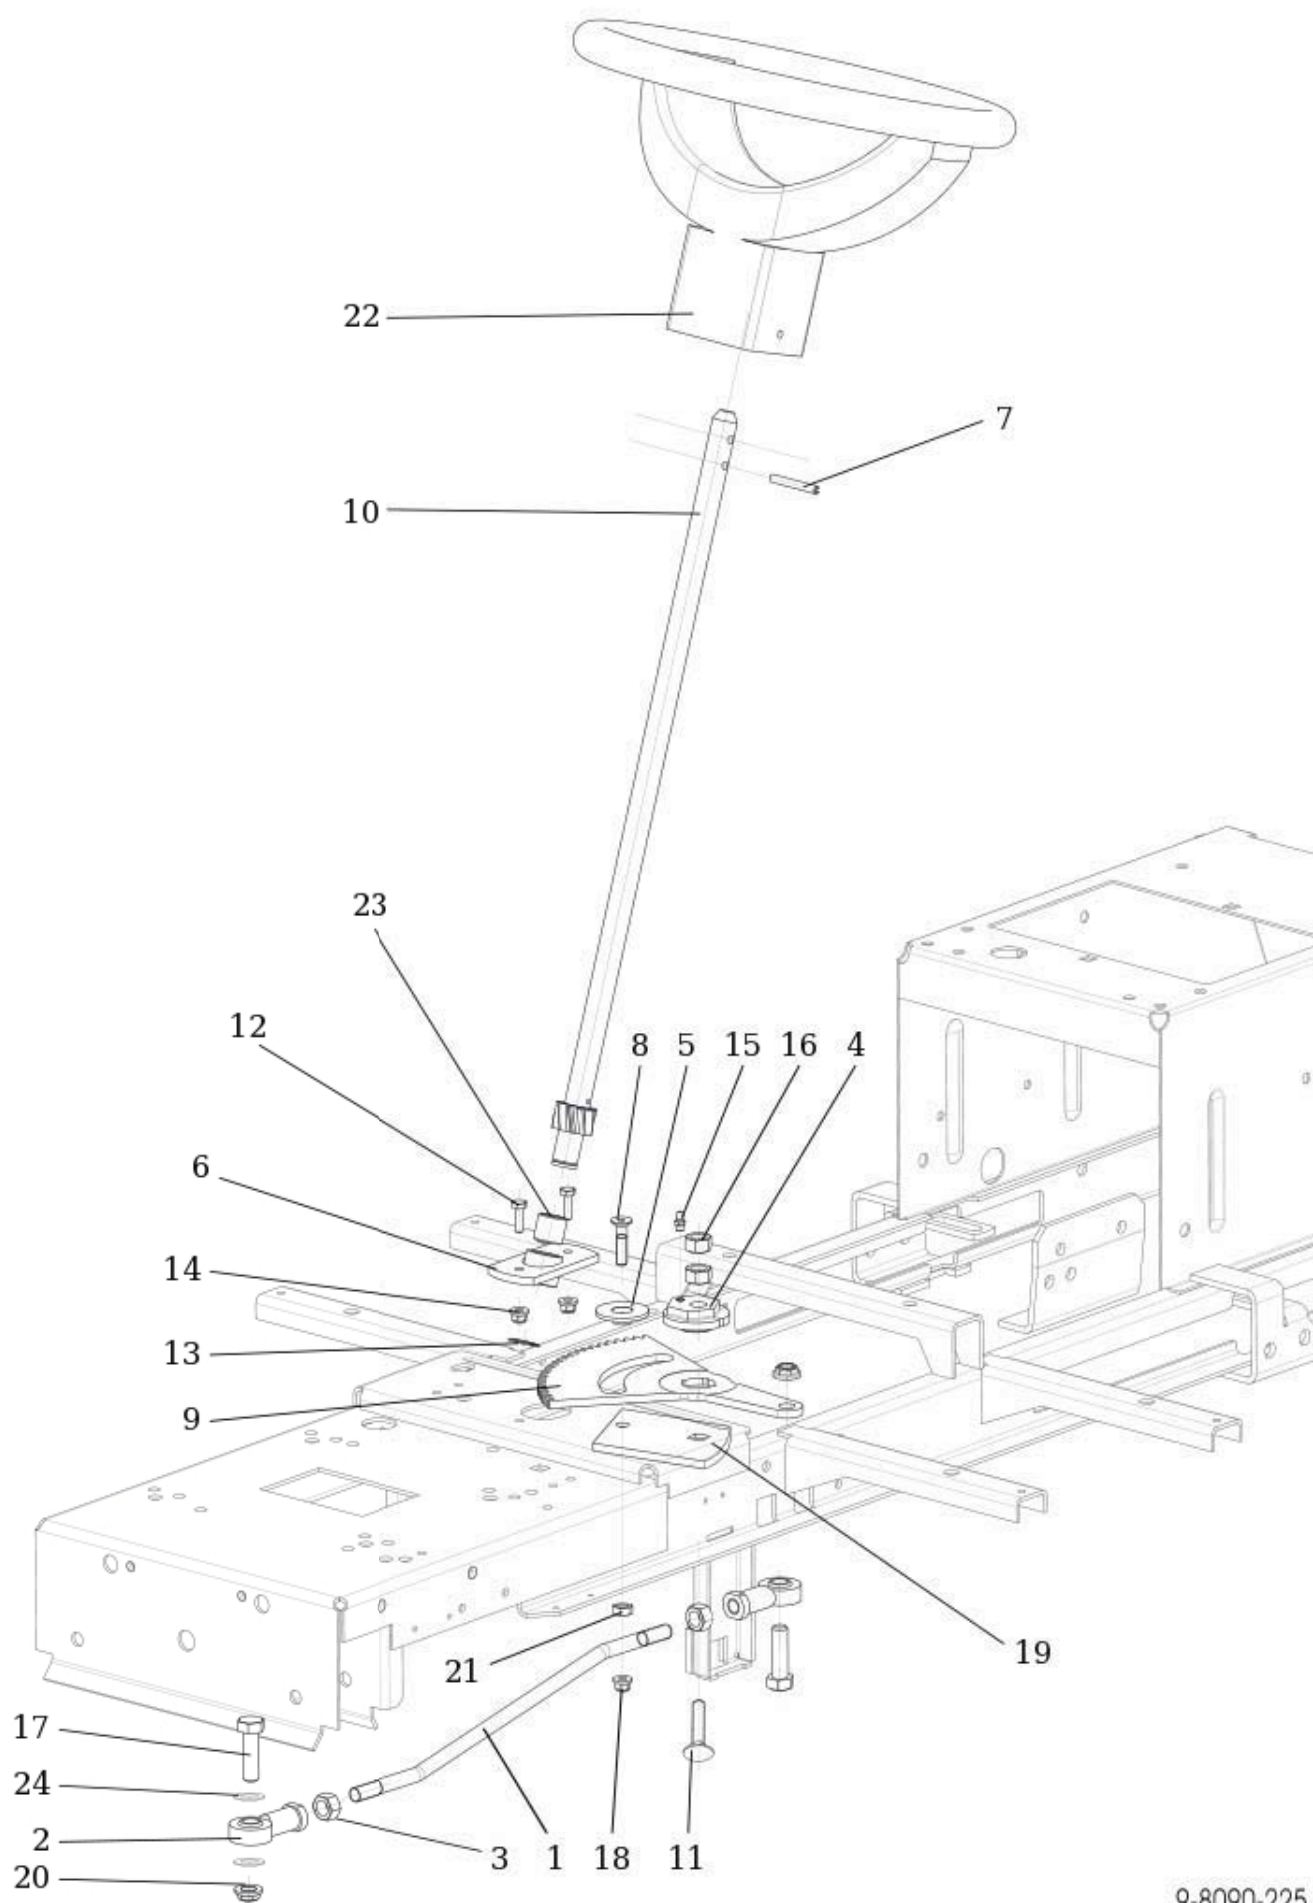

## KAJ01-12-0004- Engine Challenge

N482349021	Engine 17,5 Intek Briggs	1
N309503544	Screw M 8X40	2
N443900118	Exhaust Nelson 24772 N	3
N311214502	Washer 8	4
N532150290	Nut M 8 DIN 6926 8 Zinc	5
N309579502	Screw vyf.imbus 5/16x3/4 Unc Zinc	6
S532092312133	Spring for engine BS 12+15HP	7
N283292223	Label 0-8732-337	8
N532980071	HOOK 0-9242-240	9
N309503005	Screw M 8X25 KL 100 RIPP V Zinc	10
N000443001	Throttle lever 25-1105 9-8071-275	11
N443900138	Throttle lever 0-8060-239	12
N309231535	Screw M 4X14 021131.25	13
N311129514	Nut M4	14
S532080302873	Reinforcement	15
N311122501	Nut W1/4-20 Unc Zinc.	16
N309251515	Screw M 5X16	17
N311129515	Nut M5	18
N309503508	Screw M6X16	19
N311210502	Washer 6.4	20
N311214501	Washer 6	21
S532085427293	Exhaust cover	22
S532927442363	Exhaust tube compl. 15,5HP	23
S532113405013	Holder	24
N309315016	Screw ST 6.3x19 DIN7504-K BN1880	25
N532151118	Engine pulley 9-3325-289	26

## KAJ03-12-0001- Front axle Chall

S532916432263	Left pin	1
S532916432273	Right pin	2
S532016542063	Axle	3
S532080503603	Lever	4
S532195203533	Spacer	5
N532980152	conecting rod 0-9010-569	6
N442073020	Angular joint 16 R DIN71802CS M12	7
N442073019	Angular joint 16 L DIN71802CS M12	8
N311120539	Nut M12 left	9
N532150915	Cover 0-8025-237	10
N311728003	Woodruff key 5e7X7.5	11
N311210514	Washer 19	12
N309501527	Screw M 10X80	13
N309203524	Screw M 6X40	14
N311129523	Nut M 10 DIN 6926 Zinc	15
S532092208363	Washer	16
N311129513	Nut M 6	17
N311129521	Nut M 12 DIN 6923 8 Zinc. toothed	18
N425111016	Lubricating head MK 8x1	19
N425111004	Lubricating head MK 6x1	20
N309501524	Screw M 8x90	21
S532093202793	Pin	22
N311129527	Nut M 16 DIN 6926	23
S532092208383	Washer	24
N311732008	Lock ring 15	25
S532092208153	Washer	26
N532940161	Front wheel. 15X6.0-6 2PR TURF SAVER	27
N324196019	Front wheel bearing 3/4 Compensa	28