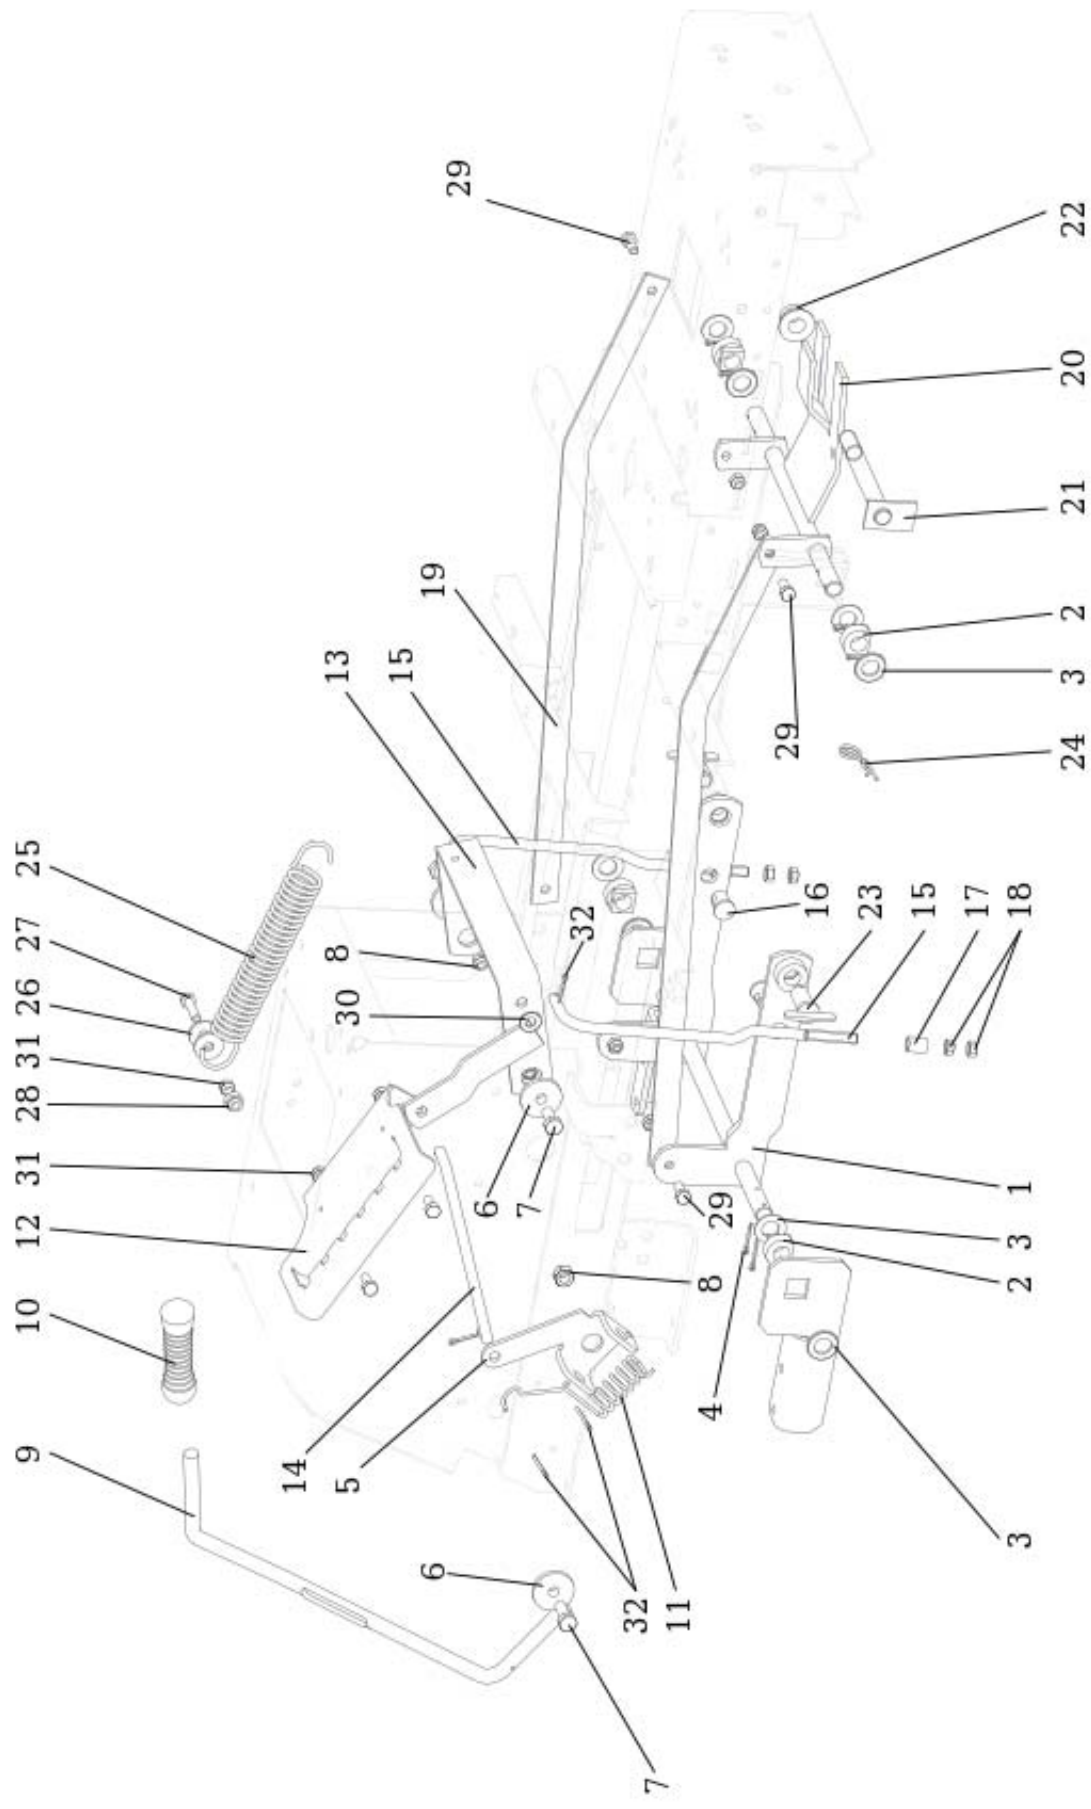

## KAJ03-12-0001- Front axle Chall

S532916432263	Left pin	1
S532916432273	Right pin	2
S532016542063	Axle	3
S532080503603	Lever	4
S532195203533	Spacer	5
N532980152	conecting rod 0-9010-569	6
N442073020	Angular joint 16 R DIN71802CS M12	7
N442073019	Angular joint 16 L DIN71802CS M12	8
N311120539	Nut M12 left	9
N532150915	Cover 0-8025-237	10
N311728003	Woodruff key 5e7X7.5	11
N311210514	Washer 19	12
N309501527	Screw M 10X80	13
N309203524	Screw M 6X40	14
N311129523	Nut M 10 DIN 6926 Zinc	15
S532092208363	Washer	16
N311129513	Nut M 6	17
N311129521	Nut M 12 DIN 6923 8 Zinc. toothed	18
N425111016	Lubricating head MK 8x1	19
N425111004	Lubricating head MK 6x1	20
N309501524	Screw M 8x90	21
S532093202793	Pin	22
N311129527	Nut M 16 DIN 6926	23
S532092208383	Washer	24
N311732008	Lock ring 15	25
S532092208153	Washer	26
N532940161	Front wheel. 15X6.0-6 2PR TURF SAVER	27
N324196019	Front wheel bearing 3/4 Compensa	28

## KAJ05-12-0001- Steering Challen

N532980153	Driving rod 0-8041-321	1
N442073028	Joint head PHS 12 CN	2
N311150505	Nut M 12	3
S532080272033	Eccentric	4
S532195202593	Spacer	5
S532938542093	Bearing	6
N315238031	Spring pin 6x45	7
N309578534	Screw M 8x35 DIN 7991 10.9 Zinc	8
S532033322433	Toothed Segment	9
S532930252193	Complete pinion	10
N309019522	Screw M 12X55.8.8 A3L ISO 8677	11
N309503548	Screw M 6X20	12
N311733607	Lock ring 19	13
N311129525	Nut M 6 DIN 6926	14
N425111004	Lubricating head MK 6x1	15
N311150505	Nut M 12	16
N309503505	Screw M12X40	17
N311120520	Nut M 8	18
S532113326273	WASHER	19
N311129521	Nut M 12 DIN 6923 8 Zinc. toothed	20
N311129520	Nut M8 DIN 6923 8 Zinc. toothed	21
N443821004	Steering wheel M 2000 Steering wheel M 2000	22
N323721002	Bushing 1920 KU	23
N311214504	Washer 12	24