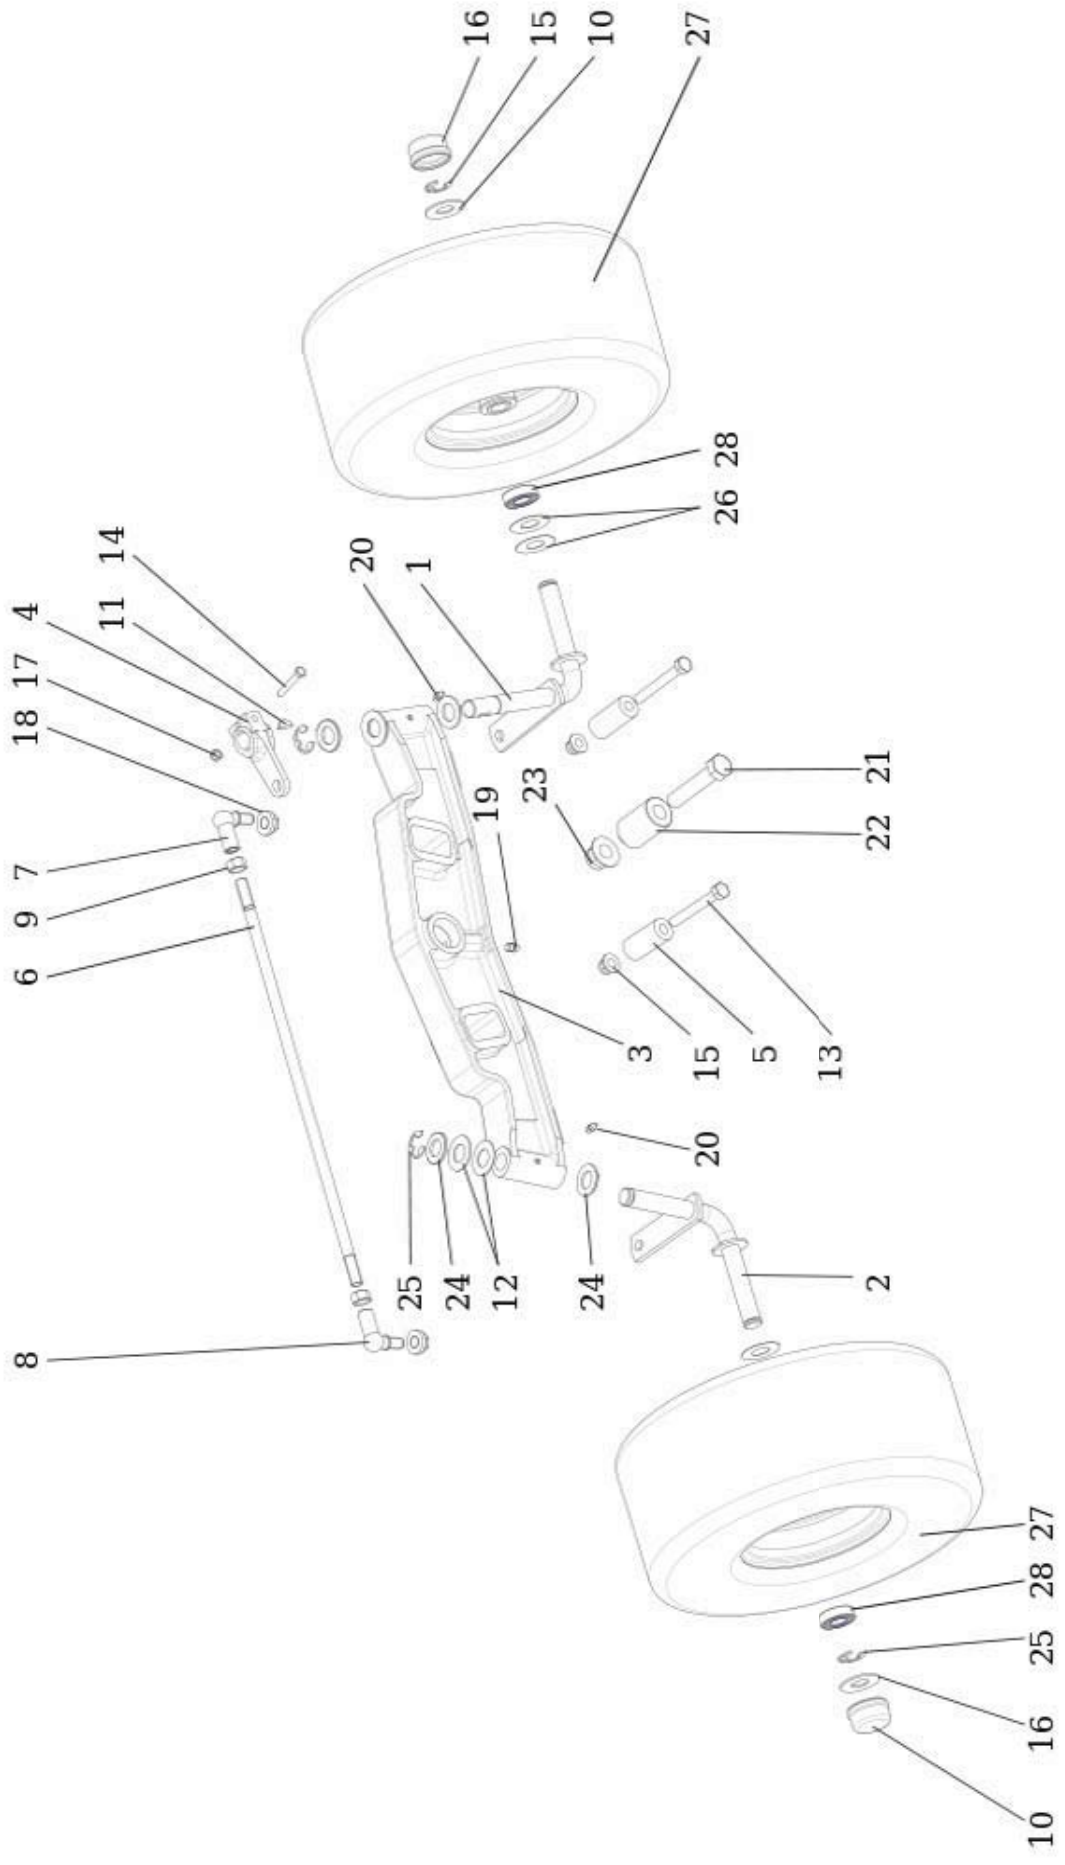

## KAJ01-12-0004- Engine Challenge

N482349021	Engine 17,5 Intek Briggs	1
N309503544	Screw M 8X40	2
N443900118	Exhaust Nelson 24772 N	3
N311214502	Washer 8	4
N532150290	Nut M 8 DIN 6926 8 Zinc	5
N309579502	Screw vyf.imbus 5/16x3/4 Unc Zinc	6
S532092312133	Spring for engine BS 12+15HP	7
N283292223	Label 0-8732-337	8
N532980071	HOOK 0-9242-240	9
N309503005	Screw M 8X25 KL 100 RIPP V Zinc	10
N000443001	Throttle lever 25-1105 9-8071-275	11
N443900138	Throttle lever 0-8060-239	12
N309231535	Screw M 4X14 021131.25	13
N311129514	Nut M4	14
S532080302873	Reinforcement	15
N311122501	Nut W1/4-20 Unc Zinc.	16
N309251515	Screw M 5X16	17
N311129515	Nut M5	18
N309503508	Screw M6X16	19
N311210502	Washer 6.4	20
N311214501	Washer 6	21
S532085427293	Exhaust cover	22
S532927442363	Exhaust tube compl. 15,5HP	23
S532113405013	Holder	24
N309315016	Screw ST 6.3x19 DIN7504-K BN1880	25
N532151118	Engine pulley 9-3325-289	26

## KAJ03-12-0001- Front axle Chall

S532916432263	Left pin	1
S532916432273	Right pin	2
S532016542063	Axle	3
S532080503603	Lever	4
S532195203533	Spacer	5
N532980152	conecting rod 0-9010-569	6
N442073020	Angular joint 16 R DIN71802CS M12	7
N442073019	Angular joint 16 L DIN71802CS M12	8
N311120539	Nut M12 left	9
N532150915	Cover 0-8025-237	10
N311728003	Woodruff key 5e7X7.5	11
N311210514	Washer 19	12
N309501527	Screw M 10X80	13
N309203524	Screw M 6X40	14
N311129523	Nut M 10 DIN 6926 Zinc	15
S532092208363	Washer	16
N311129513	Nut M 6	17
N311129521	Nut M 12 DIN 6923 8 Zinc. toothed	18
N425111016	Lubricating head MK 8x1	19
N425111004	Lubricating head MK 6x1	20
N309501524	Screw M 8x90	21
S532093202793	Pin	22
N311129527	Nut M 16 DIN 6926	23
S532092208383	Washer	24
N311732008	Lock ring 15	25
S532092208153	Washer	26
N532940161	Front wheel. 15X6.0-6 2PR TURF SAVER	27
N324196019	Front wheel bearing 3/4 Compensa	28